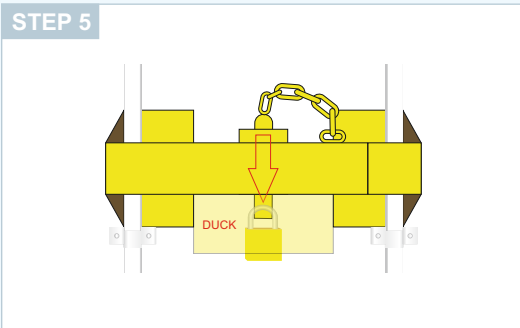

STEP 3

**Push Pin into Lock shaft**

STEP 4

**Insure key is not in padlock and Fit padlock to Locking Pin**

STEP 5

**Lock Padlock Closed**

STEP 6

**Press Seal and Check that its Fixed**

STEP 7

**Lock Seal Closed**

**50mm Godrej Lock**

**Note : This package include Vajra Lock + 50mm Godrej Lock + Seal Lock Pin**