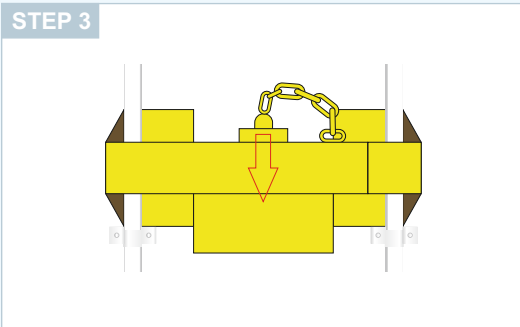

## **CONTAINER LOCK USER GUIDE**

Contact : +91 7796 66 4666

Visit Us : [www.vayudootsafety.com](http://www.vayudootsafety.com)

STEP 1

**Slide Lock Closing Ensuring Lock is Inline**

STEP 2

**Sit Locking Clause Behind Container Bars and top Saddies**

STEP 3

**Push Pin into Lock shaft**

STEP 4

**Insure key is not in padlock and Fit padlock to Locking Pin**

STEP 5

**Lock Padlock Closed**

STEP 6

**Press Seal and Check that its Fixed**

STEP 7

**Lock Seal Closed**

**50mm Godrej Lock**

**Note : This package include Vajra Lock + 50mm Godrej Lock + Seal Lock Pin**