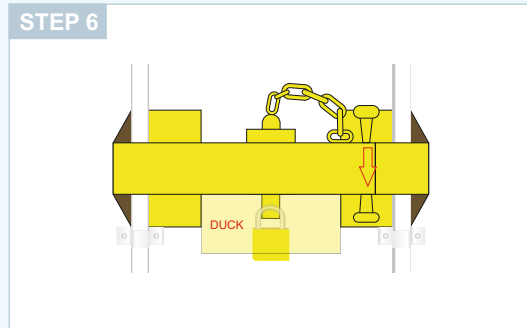

STEP 3

**Push Pin into Lock shaft**

STEP 4

**Insure key is not in padlock and Fit padlock to Locking Pin**

STEP 5

**Lock Padlock Closed**

STEP 6

**Press Seal and Check that its Fixed**

STEP 7

**Lock Seal Closed**

**50mm Godrej Lock**

**Note : This package include Vajra Lock + 50mm Godrej Lock + Seal Lock Pin**