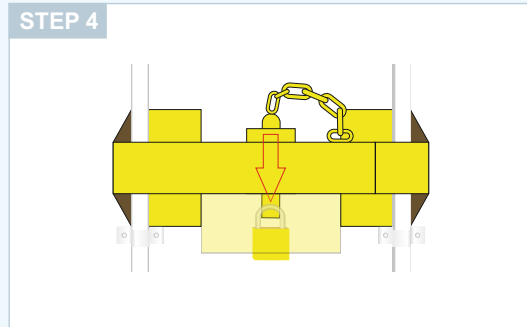

## **CONTAINER LOCK USER GUIDE**

Contact : +91 7796 66 4666

Visit Us : [www.vayudootsafety.com](http://www.vayudootsafety.com)

STEP 1

**Slide Lock Closing Ensuring Lock is Inline**

STEP 2

**Sit Locking Clause Behind Container Bars and top Saddies**

STEP 3

**Push Pin into Lock shaft**

STEP 4

**Insure key is not in padlock and Fit padlock to Locking Pin**

STEP 5

**Lock Padlock Closed**

STEP 6

**Press Seal and Check that its Fixed**

STEP 7

**Lock Seal Closed**

**50mm Godrej Lock**

**Note : This package include Vajra Lock + 50mm Godrej Lock + Seal Lock Pin**