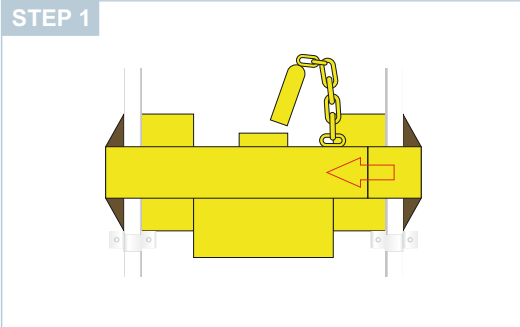

## **CONTAINER LOCK USER GUIDE**

Contact : +91 7796 66 4666

Visit Us : [www.vayudootsafety.com](http://www.vayudootsafety.com)

STEP 1

**Slide Lock Closing Ensuring Lock is Inline**

STEP 2

**Sit Locking Clause Behind Container Bars and top Saddies**

STEP 3

**Push Pin into Lock shaft**

STEP 4

**Insure key is not in padlock and Fit padlock to Locking Pin**

STEP 5

**Lock Padlock Closed**

STEP 6

**Press Seal and Check that its Fixed**

STEP 7

**Lock Seal Closed**

**50mm Godrej Lock**

**Note : This package include Vajra Lock + 50mm Godrej Lock + Seal Lock Pin**