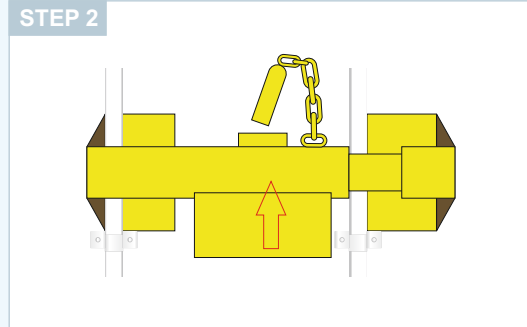

## **CONTAINER LOCK USER GUIDE**

Contact : +91 7796 66 4666

Visit Us : [www.vayudootsafety.com](http://www.vayudootsafety.com)

STEP 1

**Slide Lock Closing Ensuring Lock is Inline**

STEP 2

**Sit Locking Clause Behind Container Bars and top Saddies**

STEP 3

**Push Pin into Lock shaft**

STEP 4

**Insure key is not in padlock and Fit padlock to Locking Pin**

STEP 5

**Lock Padlock Closed**

STEP 6

**Press Seal and Check that its Fixed**

STEP 7

**Lock Seal Closed**

**50mm Godrej Lock**

**Note : This package include Vajra Lock + 50mm Godrej Lock + Seal Lock Pin**