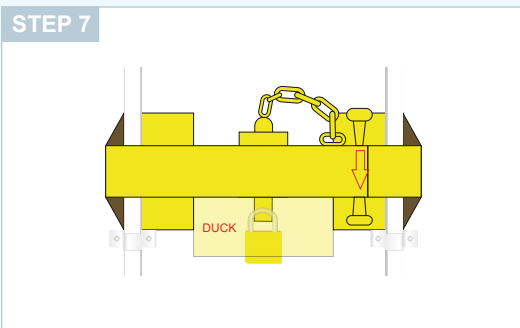

STEP 3

**Push Pin into Lock shaft**

STEP 4

**Insure key is not in padlock and Fit padlock to Locking Pin**

STEP 5

**Lock Padlock Closed**

STEP 6

**Press Seal and Check that its Fixed**

STEP 7

**Lock Seal Closed**

**50mm Godrej Lock**

**Note : This package include Vajra Lock + 50mm Godrej Lock + Seal Lock Pin**